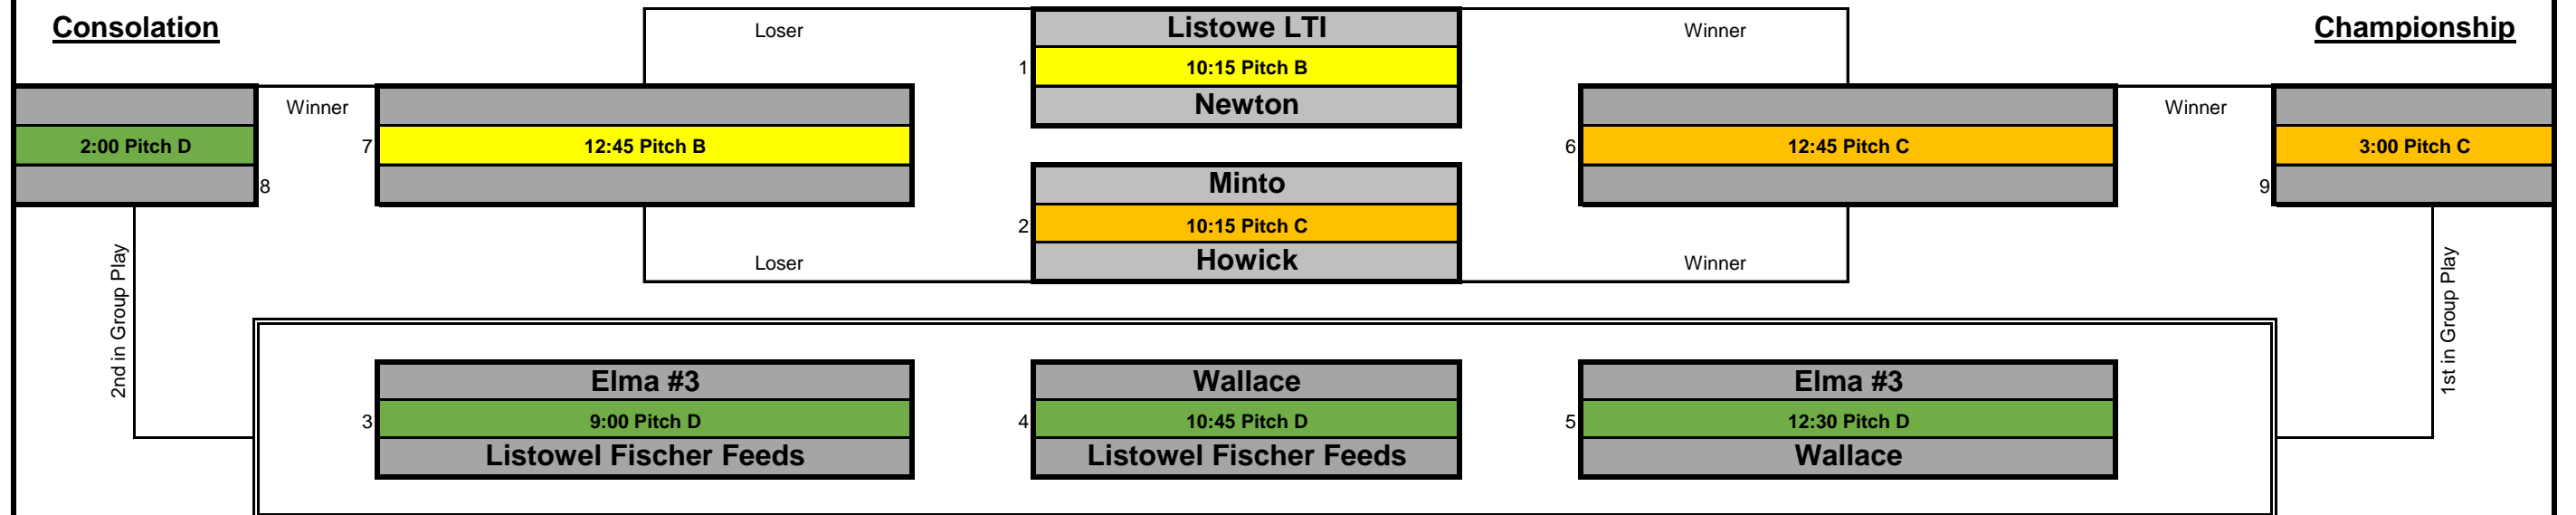

Pool B 2nd, 3rd, 5th

| Time | Location | Home | Away |
|-------|----------|------------|------------|
| 9:00 | Pitch C | Drayton #1 | Drayton #3 |
| 11:30 | Pitch C | Drayton #3 | Elma #2 |
| 2:00 | Pitch C | Drayton #1 | Elma #2 |

Championship at 3:45

1st in Pool A

v.s

1st in Pool B

Medallions for both teams

Game remain in a tie - excluding the finals

Pitch B

Pitch C

Pitch D - located in the Ball Diamond

U10 Playoffs B Champions

BASED ON REGULAR SEASON GROUP PLAY

Consolation

Championship

Medallions for Winners

Medallions for both teams

No tie games - golden goal then shootout if required