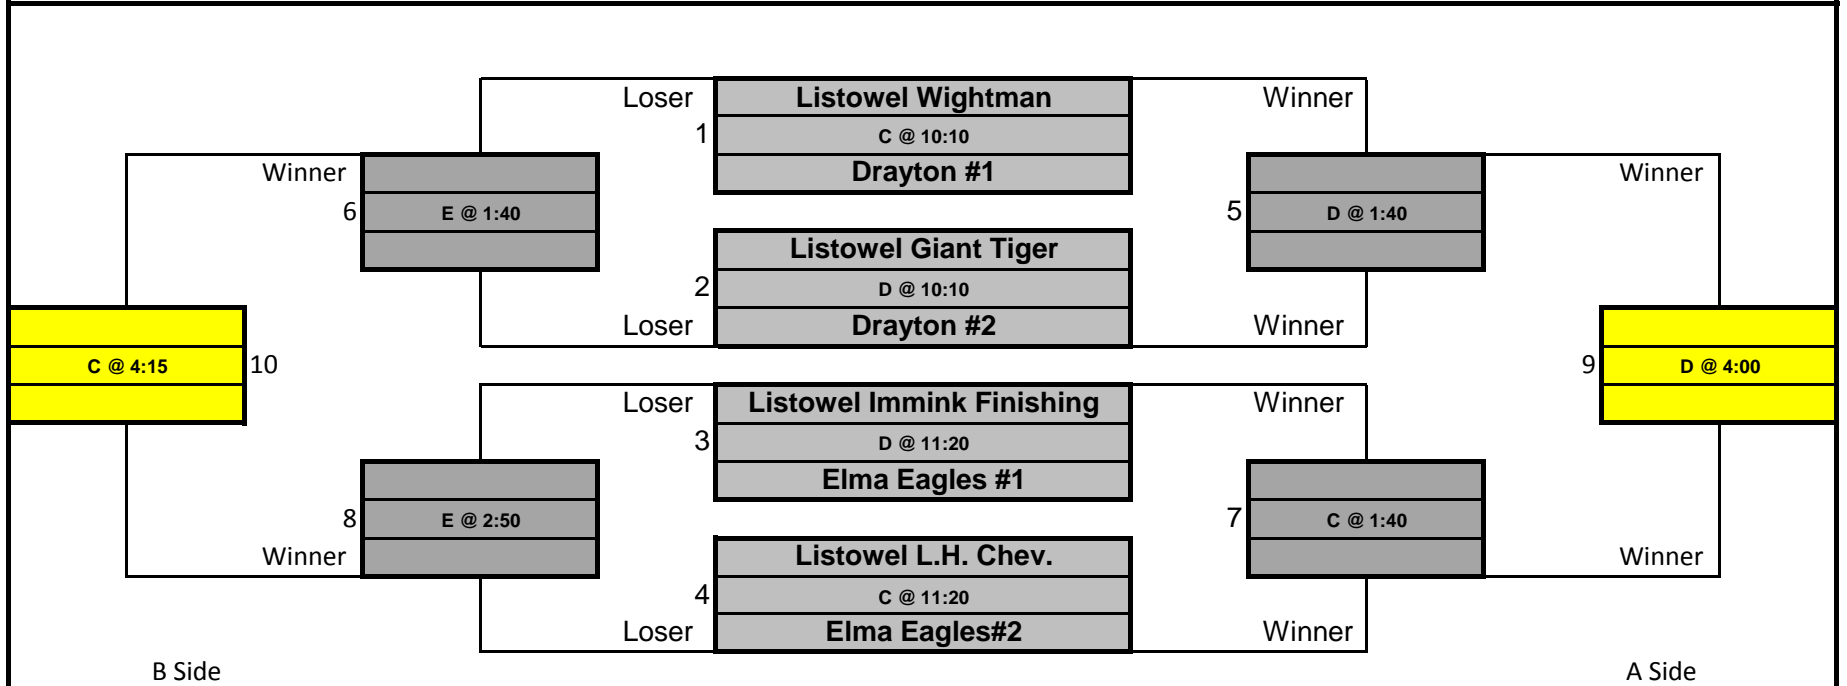

U8 Playoffs Pool B

BASED ON REGULAR SEASON GROUP PLAY

ALL ON SATURDAY JULY 29th - 3 pitches required - ALL at the CHRISTIAN SCHOOL

U8Playoffs Pool A

BASED ON REGULAR SEASON GROUP PLAY

Medallions for winners

No tie games - golden goal then shootout if required

Medallions for Both

ALL ON SATURDAY JULY 29th - 3 pitches required - ALL at the CHRISTIAN SCHOOL

U10 Playoffs A Champions

Pool A 1st, 4th, 6th

| Time | Location | Home | Away |
|-------|----------|-------------------|-------------------|
| 9:00 | Pitch B | Drayton #2 | Listowel Wightman |
| 11:30 | Pitch B | Listowel Wightman | Elma #1 |
| 2:00 | Pitch B | Drayton #2 | Elma #1 |

Pool B 2nd, 3rd, 5th

| Time | Location | Home | Away |
|-------|----------|------------|------------|
| 9:00 | Pitch C | Drayton #1 | Drayton #3 |
| 11:30 | Pitch C | Drayton #3 | Elma #2 |
| 2:00 | Pitch C | Drayton #1 | Elma #2 |