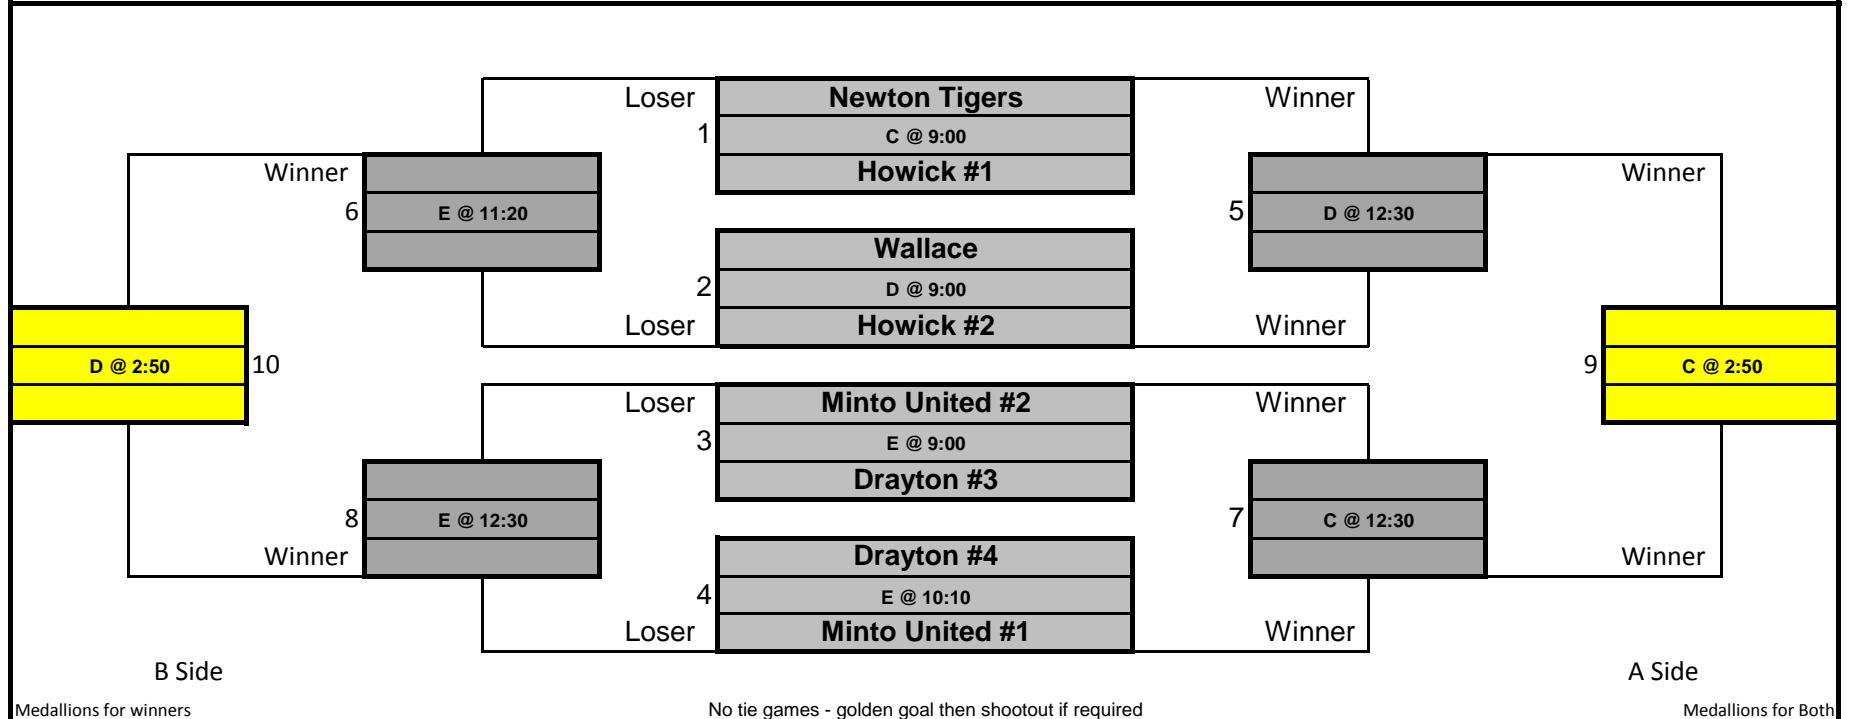

U8 Playoffs Pool B

BASED ON REGULAR SEASON GROUP PLAY

ALL ON SATURDAY JULY 29th - 3 pitches required - ALL at the CHRISTIAN SCHOOL

U8Playoffs Pool A

BASED ON REGULAR SEASON GROUP PLAY

Medallions for winners

No tie games - golden goal then shootout if required

Medallions for Both

ALL ON SATURDAY JULY 29th - 3 pitches required - ALL at the CHRISTIAN SCHOOL

U10 Playoffs A Champions

Pool A 1st, 4th, 6th

| Time | Location | Home | Away |
|-------|----------|-------------------|-------------------|
| 9:00 | Pitch B | Drayton #2 | Listowel Wightman |
| 11:30 | Pitch B | Listowel Wightman | Elma #1 |
| 2:00 | Pitch B | Drayton #2 | Elma #1 |

Pool B 2nd, 3rd, 5th

| Time | Location | Home | Away |
|-------|----------|------------|------------|
| 9:00 | Pitch C | Drayton #1 | Drayton #3 |
| 11:30 | Pitch C | Drayton #3 | Elma #2 |
| 2:00 | Pitch C | Drayton #1 | Elma #2 |